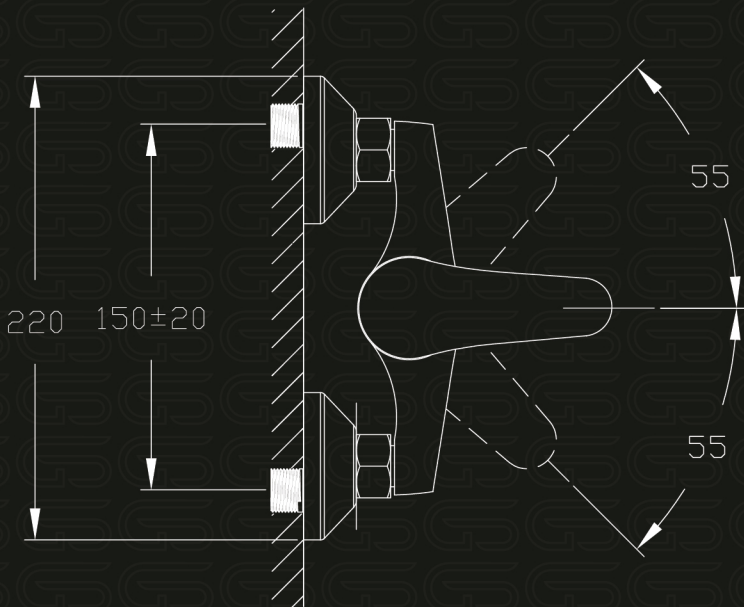

Mera Plus

Family

Model Code
GS L 1012-CP

خلاط دش يد واحدة
Single Lever Wall-mount Shower Mixer

CP GP BP RCP

Product Family : **Mera Plus**
 Product Code : **GS L 1012-CP**
 Product Color : **Nickel chrome plated**
 Available Color : **CP GP BP RCP**

Product Type : **Shower Mixer**
 Main Material : **Brass**
 Flexible Hose : **G1/2"**