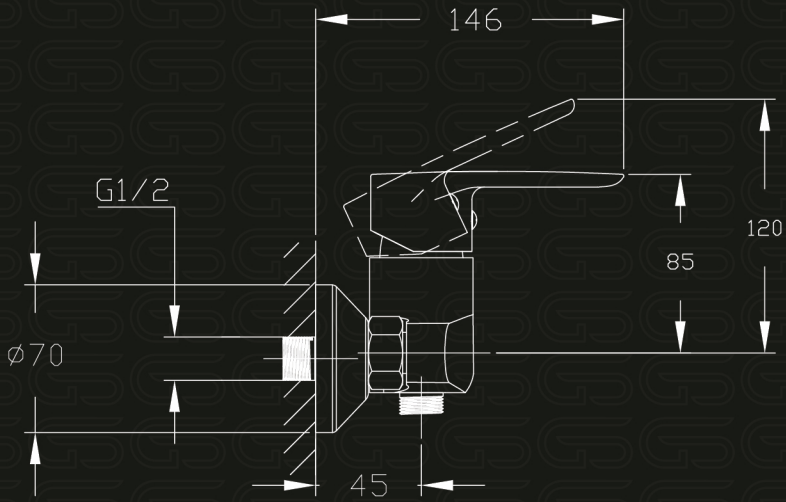

Mera Plus

Family

Model Code
GS L 1012-CP

خلاط دش يد واحدة
Single Lever Wall-mount Shower Mixer

CP GP BP RCP

Product Family : **Mera Plus**
 Product Code : **GS L 1012-CP**
 Product Color : **Nickel chrome plated**
 Available Color : **CP GP BP RCP**

Product Type : **Shower Mixer**
 Main Material : **Brass**
 Flexible Hose : **G1/2"**